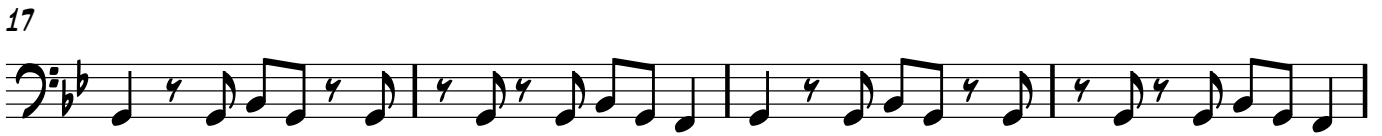

BAD GUY

4-STRING BASS GUITAR

BILLIE EILISH

♩ = 135

CHORUS

35

39

STROFA