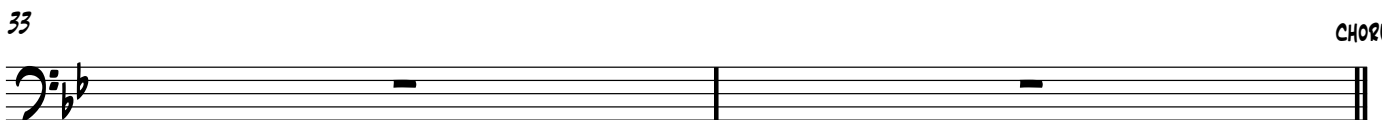

BAD GUY

4-STRING BASS GUITAR

BILLIE EILISH

♩ = 135

CHORUS

35

39

STROFA