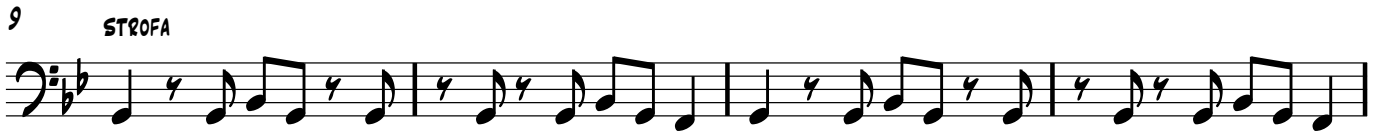

BAD GUY

4-STRING BASS GUITAR

BILLIE EILISH

♩ = 135

CHORUS

35

39

STROFA